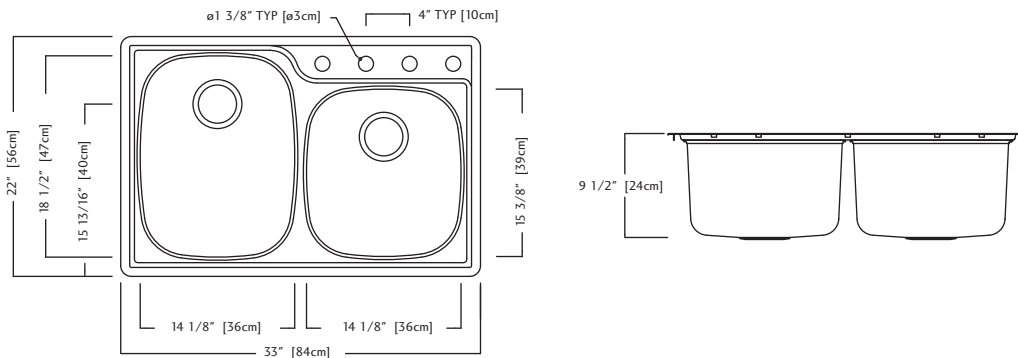

**Optional Accessories**

**C2233/95K/E SPECIFICATION**

Model C2233/95K/E is a large bowl/small bowl sink with faucet ledge manufactured for Franke Consumer Products from 18 gauge stainless steel. Product has a sheen finished rim and radiant silk finished bowls. Sink is fully undercoated. Installation kit is included. Sink is backed with a limited buyer lifetime warranty.

- O.D. 22" x 33" x 9 1/2" deep (56 x 84 x 24 cm deep)
- **Recommended for minimum 36" cabinet**

C2233/95K/3E 3 hole - 1 1/2" diameter, 4" center-to-center FUN# 101.0031.277

C2233/95K/4E 4 hole - 4th hole on right hand side FUN# 101.0031.279